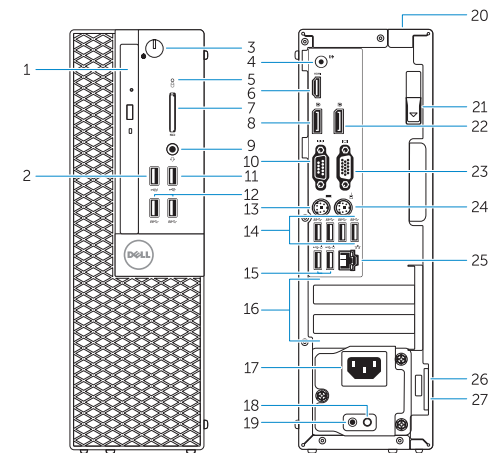

## Features

Značajke | Jellemzők | Karakterisztikái | Funkcije

1. Optical-drive bay
2. USB 2.0 connector with PowerShare
3. Power button/Power light
4. Line-out connector
5. Hard-drive activity light
6. HDMI connector
7. Memory card reader (optional)
8. DisplayPort connector
9. Headphone connector
10. Serial connector
11. USB 2.0 connector
12. USB 3.0 connectors
13. PS2/Keyboard connector
14. USB 3.0 connectors
15. USB 2.0 connectors (Supports Smart Power On)
16. Expansion-card slots
17. Power connector
18. Power-supply diagnostic button
19. Power-supply diagnostic light
20. Cable-cover lock slot
21. Release latch
22. DisplayPort connector
23. VGA connector (optional)
24. PS2/Mouse connector
25. Network connector
26. Security-cable slot
27. Padlock ring